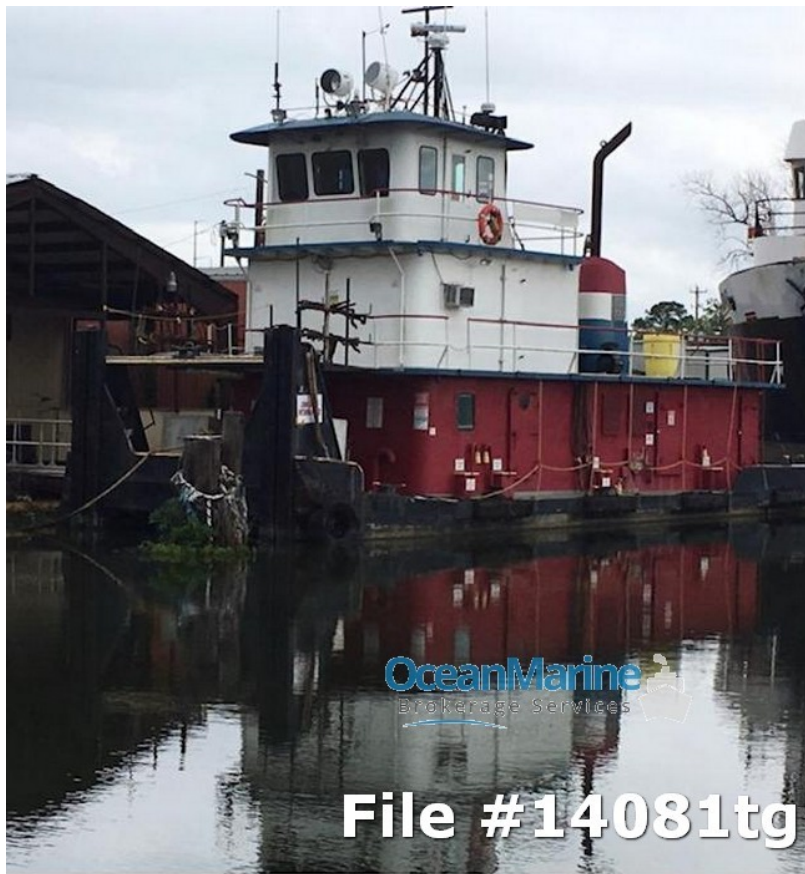

OceanMarine
Brokerage Services

File #14081tg